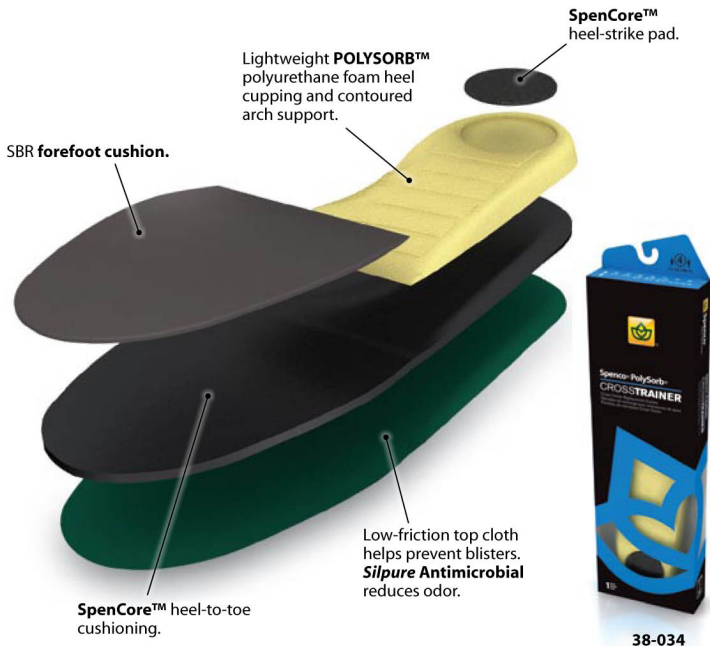

Spenco® PolySorb® Cross Trainer

Best combination of shock absorption and energy-return

Proven cushioning and support improves athletic performance and prolongs the life of your shoes.

Ideal for: running, walking, training and sports

Seven sizes fit youth, men's 6-15, women's 3-12.

Unconditionally guaranteed for one full year.

ProMed Direct

800-317-0710 (Mon-Fri 9:00am to 5:00pm Eastern Time)

sales@promeddirect.com